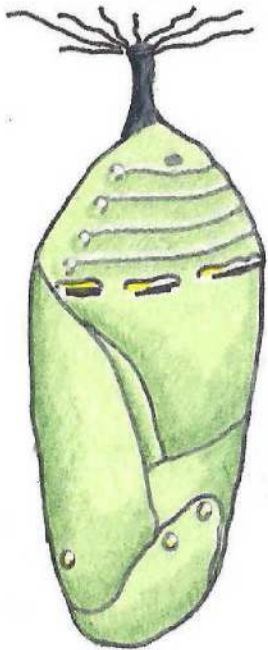

Monarch Life Cycle

Adult

Egg

Caterpillar

Chrysalis

Monarch Life Cycle

Adult

Egg

Caterpillar

Chrysalis

Monarch Host Plant

Milkweed Flower and Caterpillar

Monarch Host Plant

Milkweed Seeds and Butterfly

Jennifer Sartell
Iron Oak Farm

Monarch Color by Number

Jennifer Sartell
IronOakFarm.net

- 1. Rusty Orange
- 2. Orange
- 3. Yellow
- 4. Dark Brown
- 5. Black
- 6. White

6 All dots white unless indicated

Monarch Draw the Other Half

How Many Days in the Crystals?