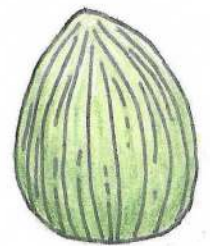

Monarch Life Cycle

Adult

Egg

Caterpillar

Chrysalis

Monarch Life Cycle

Adult

Egg

Caterpillar

Chrysalis

Monarch Host Plant

Milkweed Flower and Caterpillar

Monarch Host Plant

Milkweed Seeds and Butterfly

Jennifer Sartell
Iron Oak Farm

Monarch Color by Number

Jennifer Sartell
IronOakFarm.net

- 1. Rusty Orange
- 2. Orange
- 3. Yellow
- 4. Dark Brown
- 5. Black
- 6. White

6 All dots white unless indicated

Monarch Draw the Other Half

How Many Days in the Crystals?