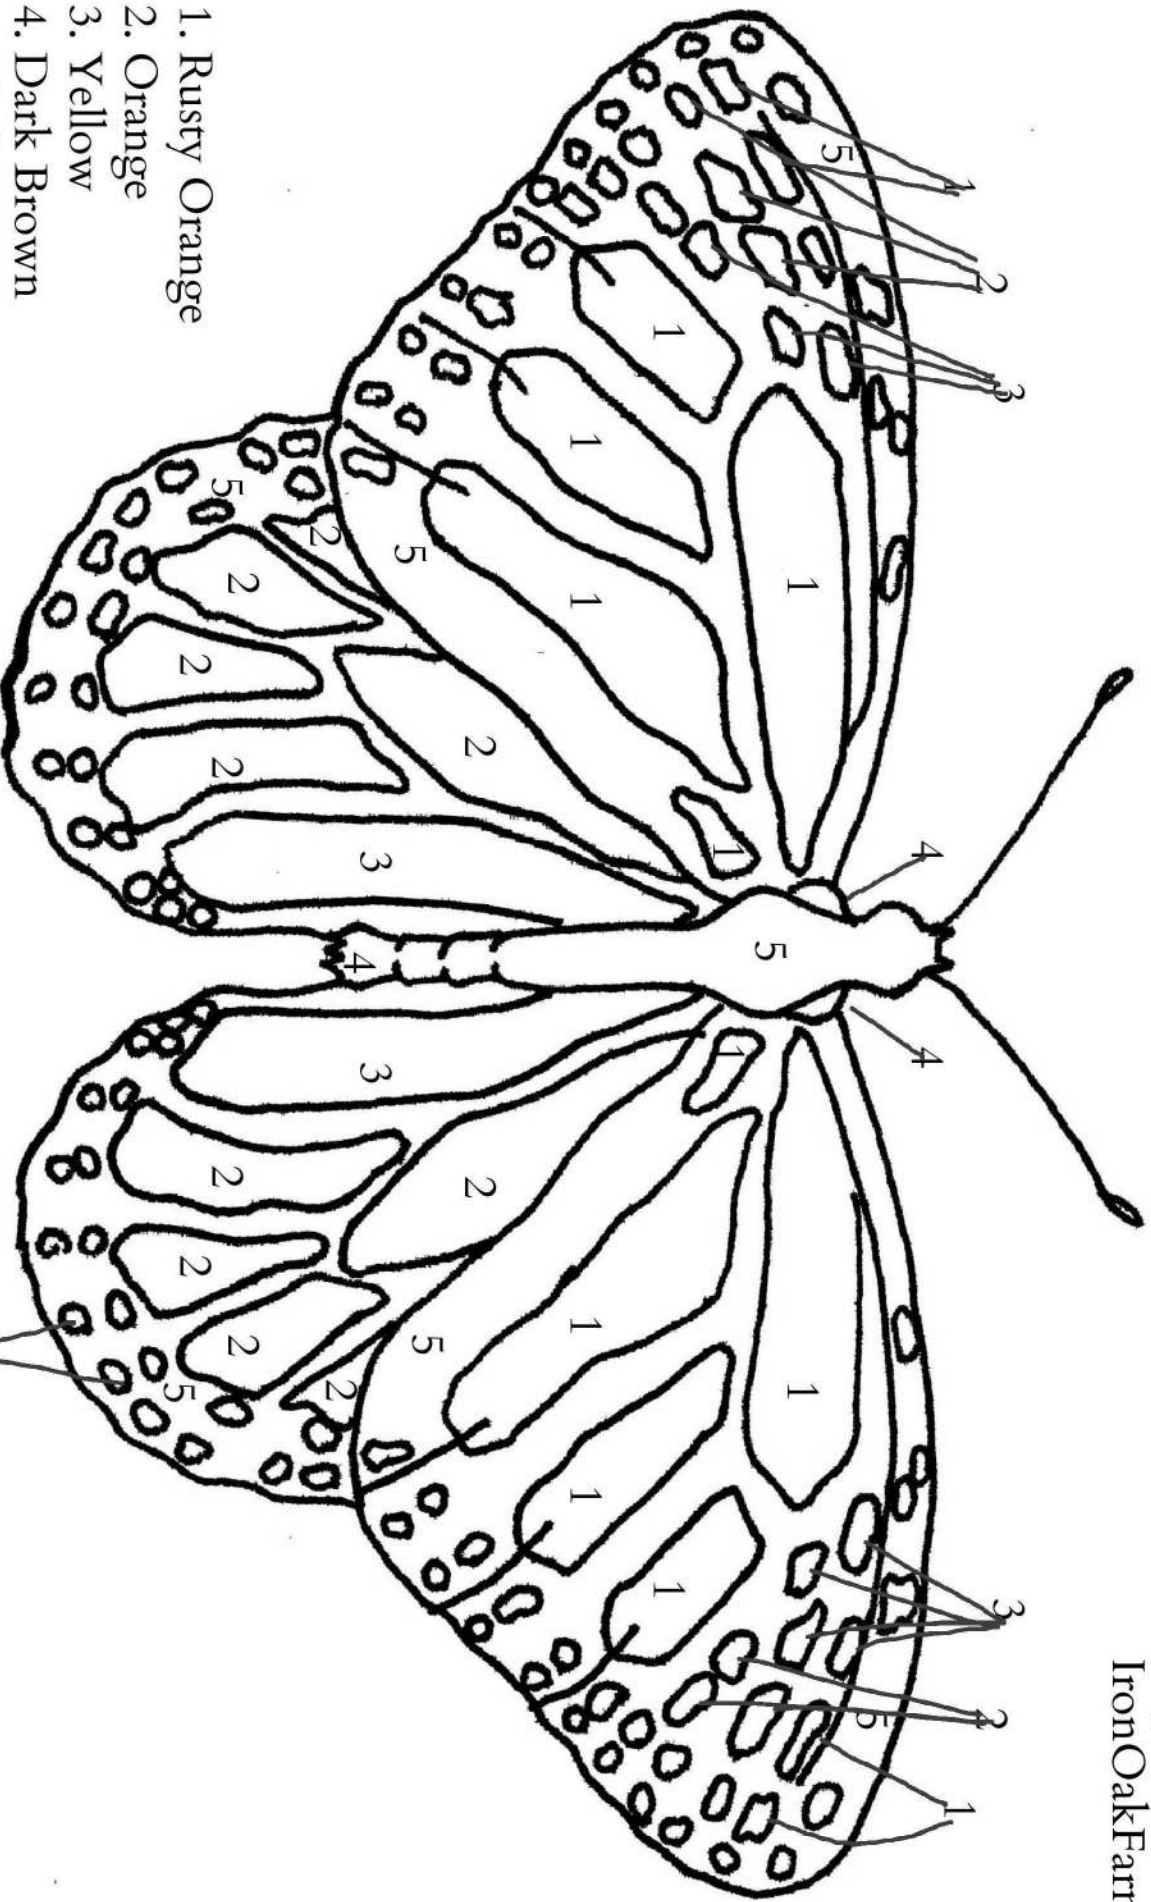

Monarch Life Cycle

Adult

Egg

Caterpillar

Chrysalis

Monarch Life Cycle

Adult

Egg

Caterpillar

Chrysalis

Monarch Host Plant

Milkweed Flower and Caterpillar

Monarch Host Plant

Milkweed Seeds and Butterfly

Jennifer Sartell
Iron Oak Farm

Monarch Color by Number

Jennifer Sartell
IronOakFarm.net

- 1. Rusty Orange
- 2. Orange
- 3. Yellow
- 4. Dark Brown
- 5. Black
- 6. White

6 All dots white unless indicated

Monarch Draw the Other Half

How Many Days in the Crystals?